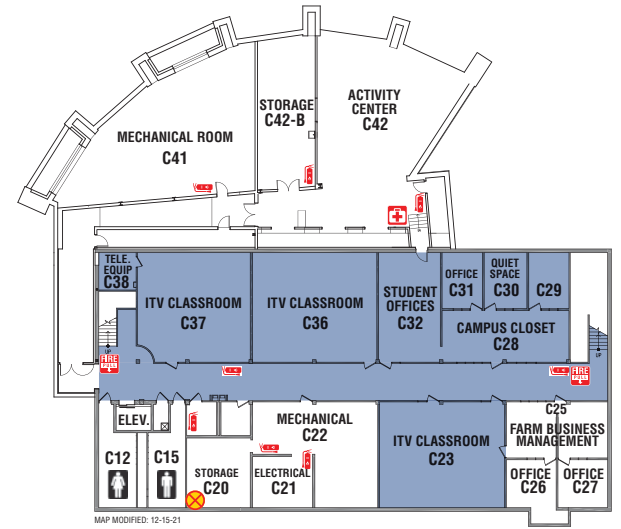

MAP MODIFIED: 12-15-21

LOWER LEVEL