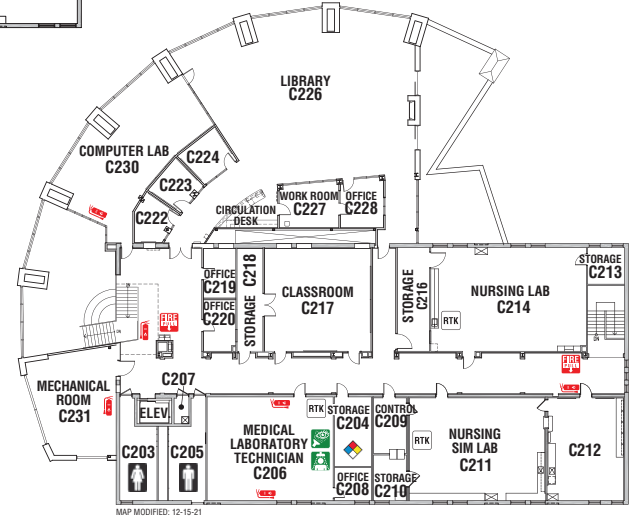

MAP MODIFIED: 12-15-21

UPPER LEVEL